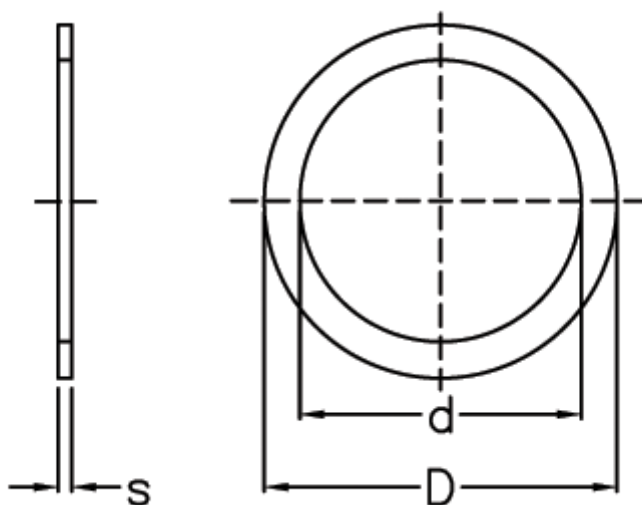

Article number: 0130309

Description: Support washer
4x8x1 DIN 988

Measures

d	= 4
D	= 8
Description	= 4x8x1,0
s	= 1.0
tol	= -0.05
Weight kg/1000	= 0.296